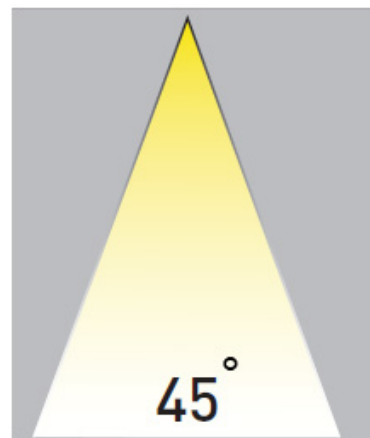

Emax/Emin	Area	Beam Spread
180°	Area: NAN x NAN	0 m
90°	Area: NAN x NAN	2 m
78 / 22	Area: NAN x NAN	4 m
20 / 8	Area: NAN x NAN	6 m
9 / 4	Area: NAN x NAN	8 m
5 / 3	Area: NAN x NAN	10 m
4 / 2	Area: NAN x NAN	12 m
3 / 2	Area: NAN x NAN	0°
C0-C180: 154° + 154°	C90-C270: 153° + 153°