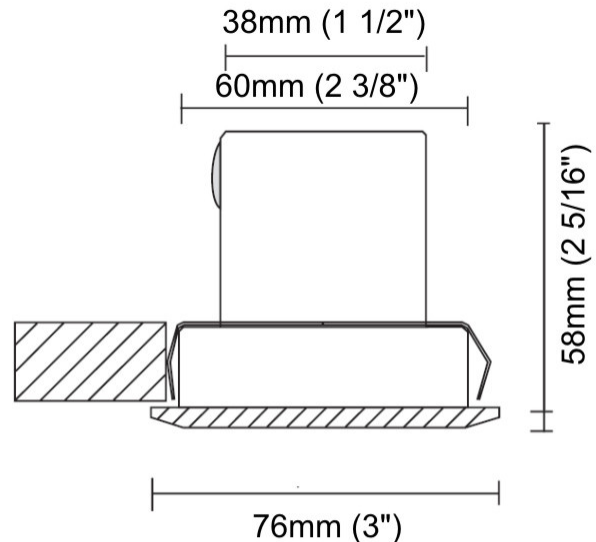

OLODUM SQUARE RECESSED

E10Q0036-

base number _____ Color _____
Temperature _____

1. To build a product code in our configurator select the specify button on the base model # product page
2. To build a manual product code on this datasheet choose from the options listed below in blue font and add the suffix to the base model #

GENERAL

Series: Olodum
Subseries: Olodum Square
Brand: Side
Division: Exterior
Mounting Type: Recessed
Mounting Location: Ceiling
Subcategory: Downlight

PHYSICAL

Shape: Square
Length (mm): 76
Length (in): 3
Width (mm): 76
Width (in): 3
Height (mm): 58
Height (in): 2 5/16
Min. Recessing Depth (mm): 63
Min. Recessing Depth (in): 2 1/2
Light Distribution: Downlight
Weight (kg): 0.4
Weight (lbs): 0.88
Diffuser: Clear tempered glass
Gasket: Silicon rubber
Fixture Finish: SSS
Fixture Material: Stainless Steel

ELECTRICAL

Lamp Type: LED (Zhaga Standard)
Total Output Wattage (W): 3.5
Dimming: 0-10V Dimming / Phase Dimming (120Vac Only)
Driver Included: No
Driver Location: Remote
Driver Type: Constant Current - 120 / 277Vac
Input Voltage (V): 120 - 277
Constant Current (MA): 350

LED

Color Temperature (°K): 3000 / 4000
Max. Delivered Lumen (lm): 285 / 300
Nominal Lumen (lm): 250 / 380
CRI: >80 CRI
Lamp Life (hrs): 50000

OPTICAL

Optic°: 45

RATINGS AND CERTIFICATIONS

Certified By: Certified for North American Standards
IP rating: IP67
IK Rating: IK07

0.40 kg / 0.88 lbs

61mm (2 3/8 inch)

Recessed Thickness: 10 / 12.5 / 15 / 25 / 30 mm
(3/8" / 1/2" / 9/16" / 1" / 1 3/16")