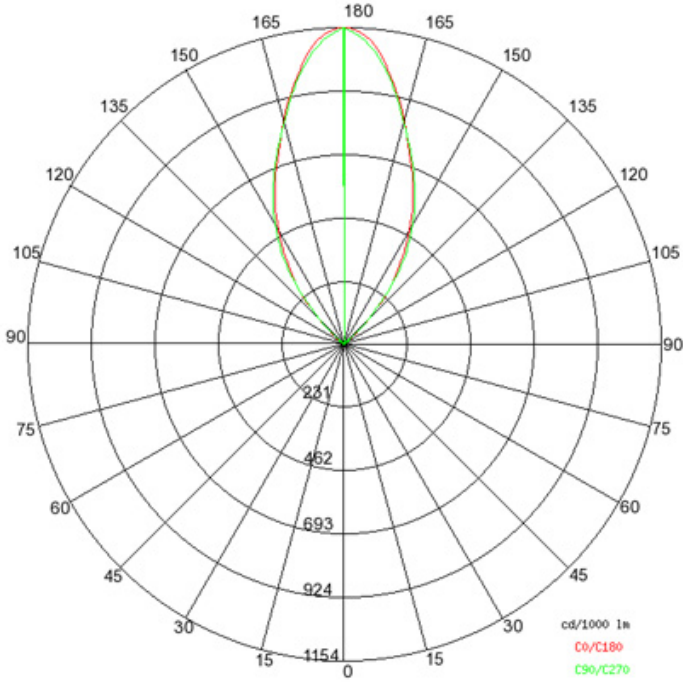

OLODUM ROUND RECESSED

E10I0093-

PROJECT	
TYPE	
SPECIFIER	
QUANTITY	
DATE	

Emax/Emin	180°	
	90°	0 m
	90°	2 m
78 / 22	Area: NAN x NAN	4 m
20 / 8	Area: NAN x NAN	6 m
9 / 4	Area: NAN x NAN	8 m
5 / 3	Area: NAN x NAN	10 m
4 / 2	Area: NAN x NAN	12 m
3 / 2	Area: NAN x NAN	
	0°	
	C0-C180: 154° + 154°	
	C90-C270: 153° + 153°