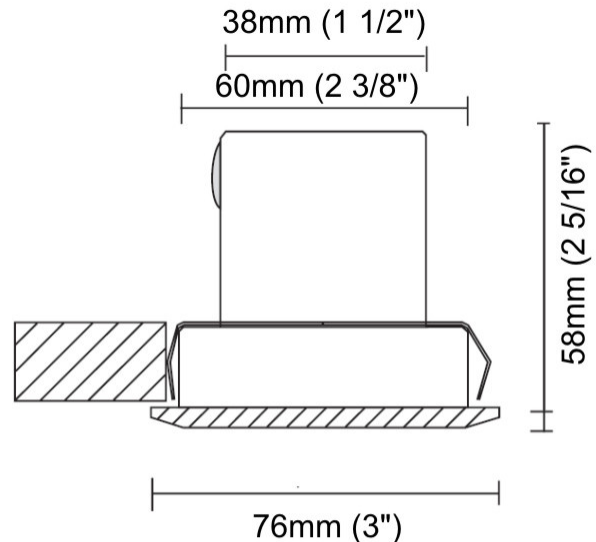

GENERAL

Series: Olodum _____
Subseries: Olodum Round _____
Brand: Side _____
Division: Exterior _____
Mounting Type: Recessed _____
Mounting Location: Ceiling _____
Subcategory: Downlight _____

PHYSICAL

Shape: Round _____
Diameter (mm): 76 _____
Diameter (in): 3 _____
Height (mm): 58 _____
Height (in): 2 ⁵/₁₆ _____
Min. Recessing Depth (mm): 63 _____
Min. Recessing Depth (in): 2 ¹/₂ _____
Light Distribution: Direct _____
Weight (kg): 0.4 _____
Weight (lbs): 0.88 _____
Diffuser: Clear tempered glass _____
Gasket: Silicon rubber _____
Fixture Finish: SSS _____
Fixture Material: Stainless Steel _____

ELECTRICAL

Lamp Type: LED (Zhaga Standard) _____
Input Wattage (W): 4.4 _____
Total Output Wattage (W): 3.1 _____
Dimming: Non-Dimming / Phase Dimming (120Vac only) / 0-10V Dimming _____
Driver Included: No _____
Driver Location: Remote _____
Driver Type: Constant Current - 120 / 277Vac _____
Driver Class: Class 2 _____
Input Voltage (V): 120 - 277 _____
Constant Current (MA): 350 _____

LED

Color Temperature (°K): 3000 / 4000 _____
Max. Delivered Lumen (lm): 285 / 300 _____
Nominal Lumen (lm): 350 / 380 _____
CRI: >80 CRI _____
Lamp Life (hrs): 50000 _____

OPTICAL

Optic°: 45 _____

RATINGS AND CERTIFICATIONS

Certified By: Certified for North American Standards _____
IP rating: IP67 _____
IK Rating: IK07 _____

0.40 kg / 0.88 lbs

61mm (2 3/8")

Recessed Thickness: 10 / 12.5 / 15 / 25 / 30 mm (3/8" / 1/2" / 9/16" / 1" / 1 3/16")