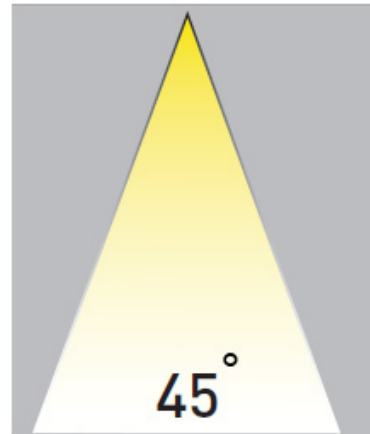

Emax/Emin	Beam Angle	Area	Height
	180°	Area: NAN x NAN	0 m
	90°	Area: NAN x NAN	2 m
78 / 22		Area: NAN x NAN	4 m
20 / 8		Area: NAN x NAN	6 m
9 / 4		Area: NAN x NAN	8 m
5 / 3		Area: NAN x NAN	10 m
4 / 2		Area: NAN x NAN	12 m
3 / 2	0°	Area: NAN x NAN	
	C0-C180: 154° + 154°		
	C90-C270: 153° + 153°